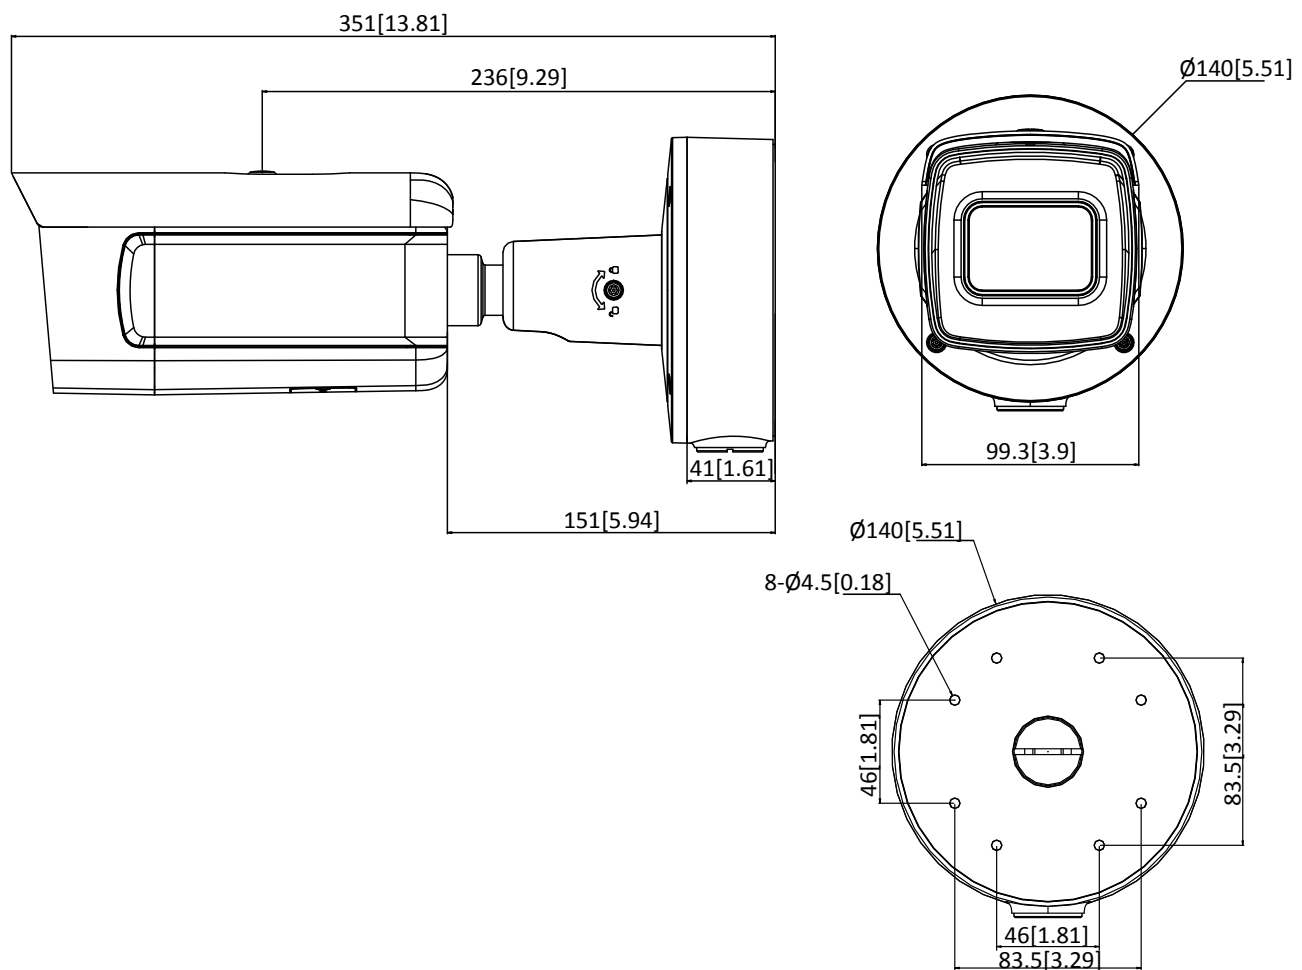

Power Consumption and Current	-IZSY: 12 VDC, 1.0 A, max. 11 W; PoE (802.3at, class4): 42.5 V to 57 V, 0.4 A to 0.2 A -IZHSY: 12 VDC, 1.2 A, max. 13.5 W; PoE (802.3at, class4): 42.5 V to 57 V, 0.4 A to 0.3 A
Protection Level	IP67, IK10 Anti-Corrosion Standard: NEMA 4X
Heater	-H: yes
Material	Aluminum alloy, anti-corrosion coating
Dimensions	Camera: $\Phi 140 \times 351$ mm ($\Phi 5.5'' \times 13.8''$) With package: $405 \times 190 \times 180$ mm ($15.9'' \times 7.5'' \times 7.1''$)
Weight	Camera: approx. 2.2 kg (4.8 lb.) With package: approx. 2.7 kg (5.95 lb.)

* Listed resolutions are only selectable options. It does not mean that all streams can work at their maximum resolution at the same time.

Available Model

DS-2CD5A26G0-IZSY (2.8–12 mm), DS-2CD5A26G0-IZHSY (2.8–12 mm)

*-H: Heater supported

Dimension

Unit: mm[inch]

Accessory

DS-1475ZJ-Y
Vertical Pole Mount

DS-1476ZJ-Y
Corner Mount

Distributed by

HIKVISION®